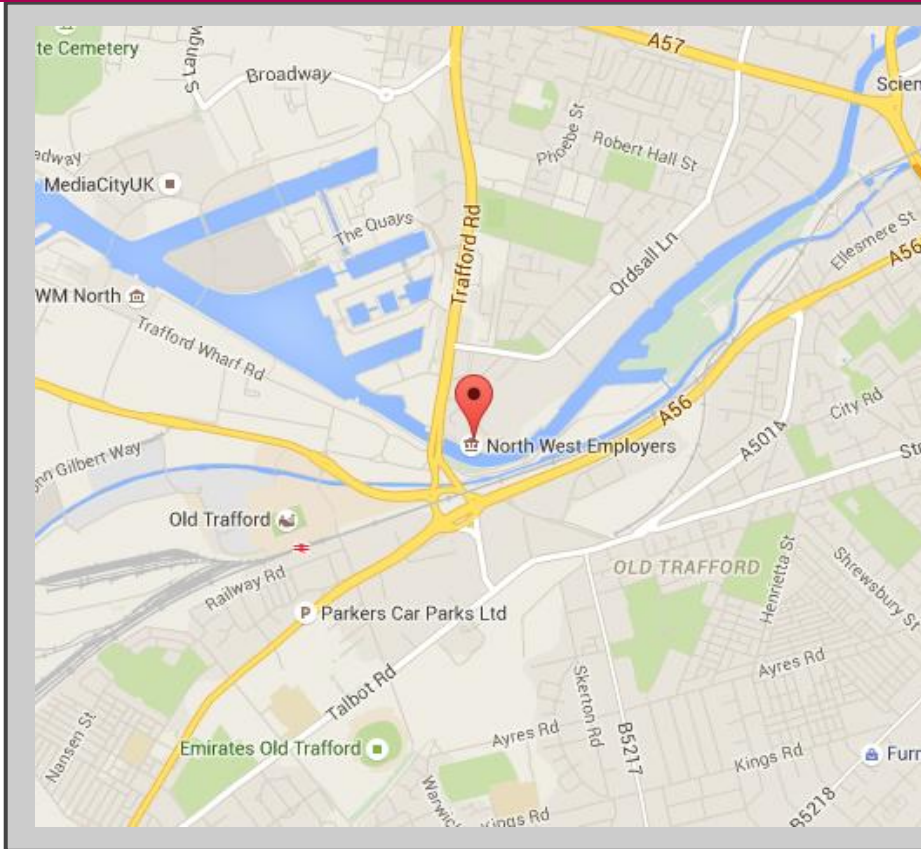

Connect With Us

A useful travel and parking guide

**North West
Employers**

Our Full Address:

North West Employers
Suite 2.4, 2nd Floor
Building 8
Exchange Quay
Salford Quays
Manchester
M5 3EJ
T/ 0161 834 9362

Connect With Us

A useful travel and parking guide

The two closest car parks to us are;

Clippers Quay (Behind the Copthorne Hotel) - Clippers Quay, Salford Quays, Manchester, M50 3SN
Capital Quay - Capital Quay, Salford, M50 3WL

Trafford Park is 2.2 miles away from our offices.

Deansgate is 2.5 miles away from our offices

Useful Links

[thetrainline.com](https://www.thetrainline.com)

By Bus

The closest bus stop is Trafford Road/Exchange Key and bus numbers **53** and **79** run through there.